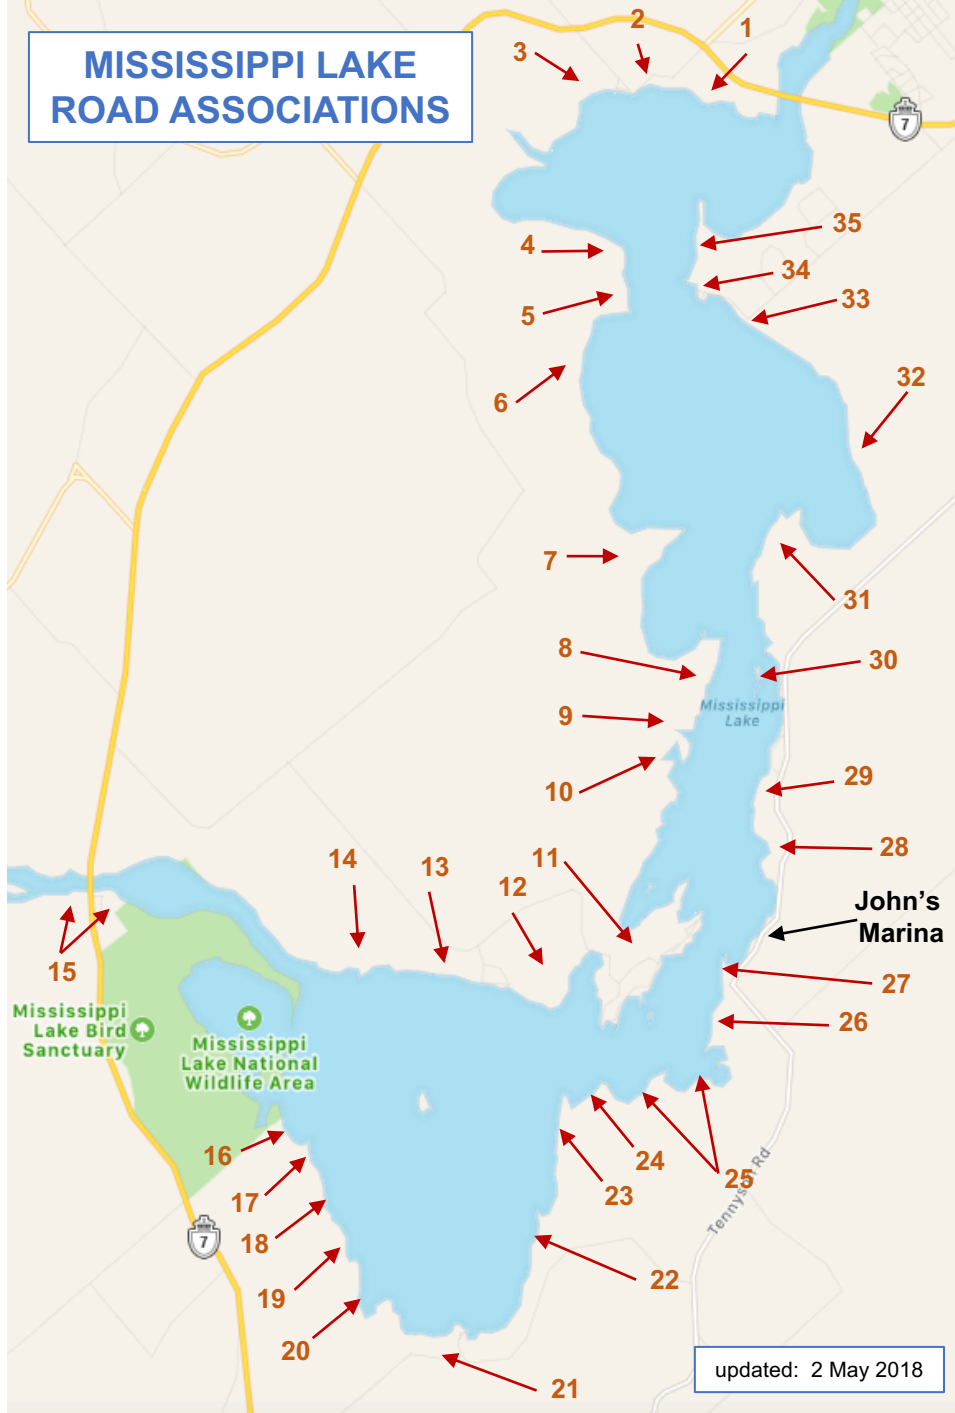

MISSISSIPPI LAKE ROAD ASSOCIATIONS

- 1 McDiarmid's Shore
- 2 Knowlton Place Road Association
- 3 Montgomery Park
- 4 Dowdall Shore Homeowners Association
- 5 Rathwell Shore Community Association
- 6 McCann's Shore
- 7 Abs Road Association
- 8 Squaw Point Association (Sinclair Shore)
- 9 Willis Island Road Association (Sinclair Shore)
- 10 Otterslide Lane (Sinclair Shore)
- 11 Pretties Island Property owners Association
- 12 Ebbs Bay Property Owners Association
- 13 Cooke's Shore Association
- 14 Rothwell Park Road Association
- 15 Innisville South
- 16 Grasshopper Point Road Association
- 17 Islandview Association
- 18 McCreary's Shore
- 19 McCullough's Landing
- 20 Flintoff bay
- 21 Mallochs Bay
- 22 Robertson's Shore
- 23 Beck's Shore (McNaughton Shore)
- 24 Red Rock Bay
- 25 Black Bass and Hunters Bay Property Association
- 26 Craig Shore
- 27 Father Point
- 28 Coleman's Shore (Moonlight Bay Rd. and Sunset Ln.)
- 29 Munro Lane (High Bank)
- 30 Longview Island
- 31 Petrie Shore (Avenues 1, 2, and 3)
- 32 Gardiner Shore Association (10th Line Shore)
- 33 Lakeside Drive Homeowners Association (Hay's Shore)
- 34 Lake Park Hunting and Fishing Club
- 35 Lake Park Community Association